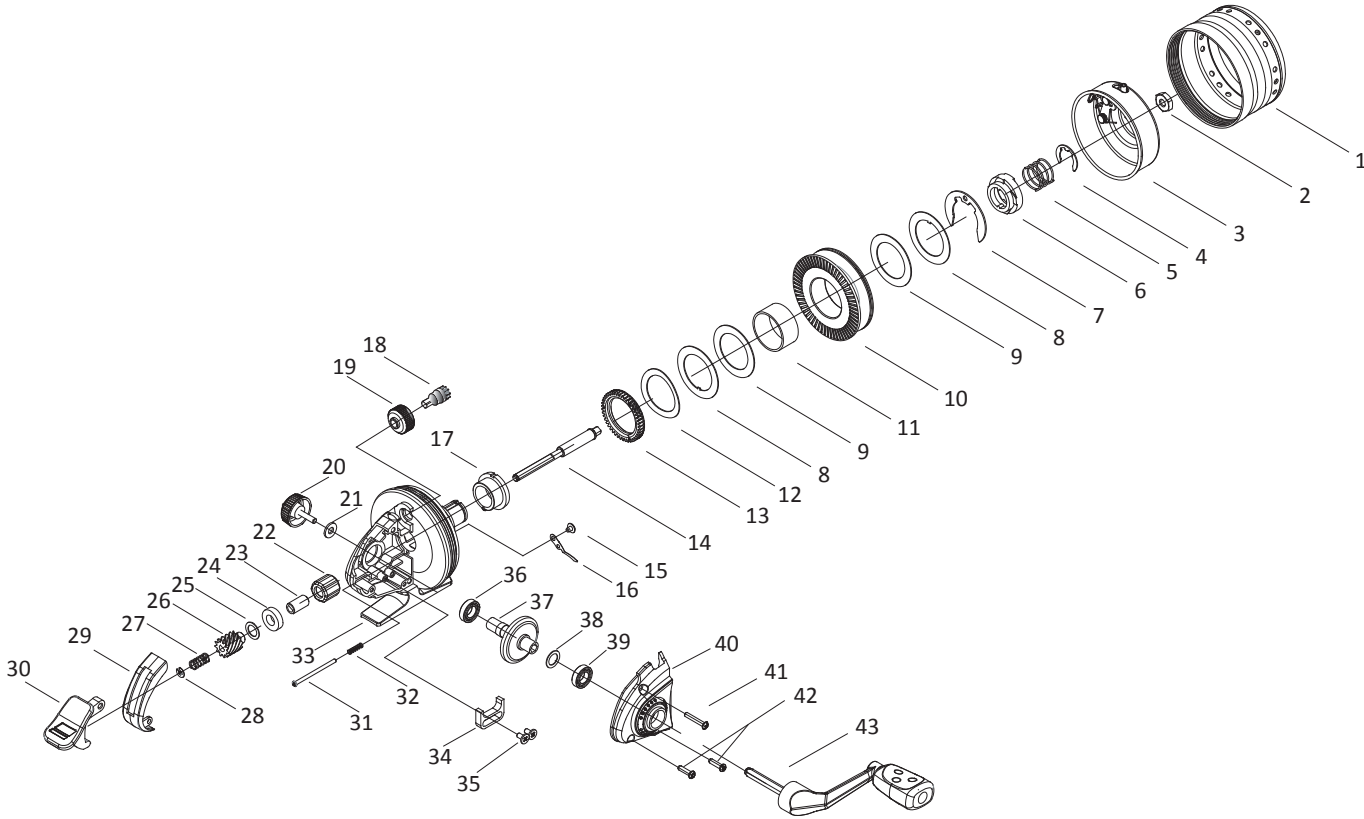

Model	ABUMSX10	ABUMSTX10
Bearings	3	4
Line Capacity	8 lb/110 yds 0.28mm/100M	8 lb/110 yds 0.28mm/100M
Anti-Reverse	IAR	IAR

NO.	PARTS DESCRIPTION	ABUMSX10	ABUMSTX10
17	CAM SEAT	1379369	1379369
18	DRAG DRIVE GEAR	1379370	1379370
19	DRAG KNOB	1379371	1379371
20	HANDLE NUT	1379372	1379372
21	HANDLE NUT WASHER	1379373	1379373
22	CLUTCH BB	1379374	1379374
23	CLUTCH BB SLEEVE	1379375	1379375
24	PINION BALL BEARING	1379376	1379376
25	PINION WASHER	1379377	1379377
26	PINION GEAR	1379378	1379378
27	MAIN SHAFT SPRING	1379379	1379379
28	MAIN SHAFT CLIP	1379380	1379380
29	REAR COVER	1379381	1379401
30	THUMB BUTTON	1379382	1379382
31	CAM SEAT SCREW	1379383	1379383
32	CAM SEAT SCREW SPRING	1379384	1379384
33	BODY	1379385	1379402
34	THUMB BUTTON FLAP	1379386	1379386
35	THUMB BUTTON FLAP SCREW	1379387	1379403
36	MAIN GEAR BUSHING	1379388	NA
36	MAIN GEAR BALL BEARING	NA	1379391
37	MAIN GEAR	1379389	1379389
38	MAIN GEAR WASHER	1379390	1379390
39	MAIN GEAR BALL BEARING	1379391	1379391
40	SIDE COVER	1379392	1379404
41	THUMB BUTTON SCREW	1379393	1379393
42	SIDE COVER SCREW	1379394	1379405
43	HANDLE ASSY	1379395	1379395

NO.	PARTS DESCRIPTION	ABUMSX10	ABUMSTX10	NO.	PARTS DESCRIPTION	ABUMSX10	ABUMSTX10
1	CONE ASSY	1379104	1379396	9	DRAG WASHER	1379362	1379362
2	ROTOR NUT	1379105	1379105	10	SPOOL	1379363	1379398
3	ROTOR ASSY	1379106	1379397	11	SPOOL BUSHING	NA	1379399
4	CAM CLIP	1379107	1379107	12	DRAG ELASTIC WASHER	1379364	1379364
5	CAM SPRING	1379108	1379108	13	DRAG GEAR	1379365	1379365
6	CAM	1379359	1379359	14	MAIN SHAFT	1379366	1379366
7	SPOOL CLIP	1379360	1379360	15	SPOOL AUDIO CHIP SCREW	1379367	1379400
8	DRAG HORNED WASHER	1379361	1379361	16	SPOOL AUDIO CHIP	1379368	1379368